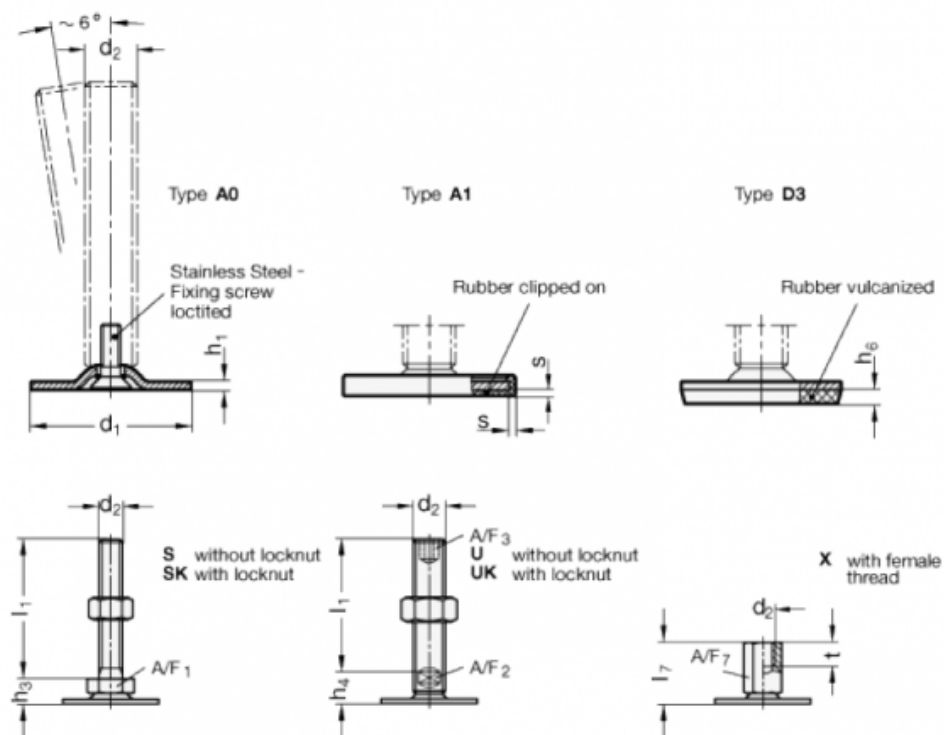

Article number: 204060M1280A0S

Description: E+G levelling foot

GN 40-60-M12-80-A0-S

Note: S Without nut, External hexagon at the bottom

Measures

A/F1	= 17
d1	= 60
d2	= M12
h1	= 2.5
h3	= 11
h6	=
l1	= 80
s	=